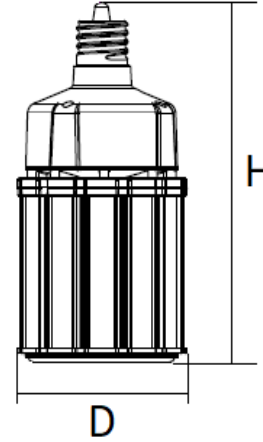

DIMENSIONS:

7.56"(H) x 3.35"(D)

CL-EHL-36W-50K-E26
CL-EHL-36W-30K-E26

LED CORN LAMPS

Ideal for retrofitting existing HID highbay, shoebox, flood light or wall pack fixtures.

ELECTRICAL SPECIFICATIONS:

- Voltage: 120~277VAC, 50/60Hz
- Wattage: 36W
- Power factor: >0.90
- Efficacy: 125~155LM/W

HOUSING SPECIFICATIONS:

- Big heat sink, No fan
- PC and Aluminum housing and Sealant pouring for whole driver
- Meet 4KV surge immunity level
- Operating temperature: -40°F to 176°F
- Minimum Enclosed Space Dimension: 15.0"(H) x 7.9"(D) and 928 Cubic in.
- Suitable for damp location

CERTIFICATIONS: UL

MODEL	WATTS	VOLTAGE	LUMENS	COLOR TEMP
CL-EHL-36W-50K-E26	36W	120~277VAC	5500LM	5000K
CL-EHL-36W-30K-E26	36W	120~277VAC	4500LM	3000K

E26-ENLARGER

MODEL	DESCRIPTION
E26-ENLARGER	ENLARGER E26 (MED.) BASE TO BE USED IN E39 (MOGUL) SOCKET

LIGHTING SPECIFICATIONS:

- Lamp Base: E26 Medium Base
- LED Type: SMD2835
- Total lumens: 5500LM/4500LM
- Color temperature: 5000K/3000K
- Color rendering index: >80
- Beam angle: 360°

WARRANTY: 5 years